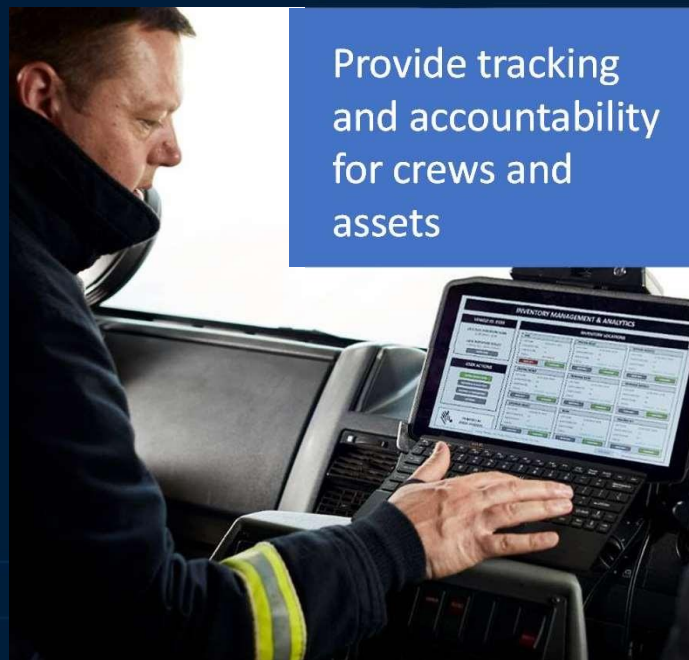

Zebra in the Government Vertical

Simon Saatchi

Senior Sales manager – Mobile computer Android Lead

It's Never Been More Challenging to Be a First Responder

More calls to respond to

Increased public scrutiny

Budget Constraint

Pressure to modernise technology

Rising cybercrime threats

Struggle to retain new recruits

What's Possible When you Connect

Seamless sharing of data

User-friendly, field-ready devices

Bridge communication gaps to reduce errors and delays

Reliable connectivity despite black spots

Reduce training and cost burden

Provide tracking and accountability for crews and assets

Intuitive user experience that enhances and doesn't distract

Government & Public Safety: Value Drivers

Asset and Inventory Visibility

Inventory monitoring and tracking of items and equipment

More time of emergency and rescue personnel

More security for citizens

Reduction in loss and cost saving

Mobile Digitisation